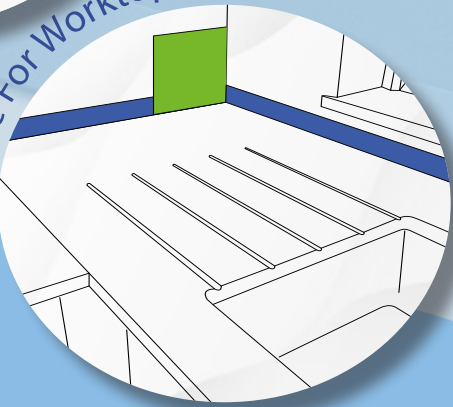

Suitable For Worktops