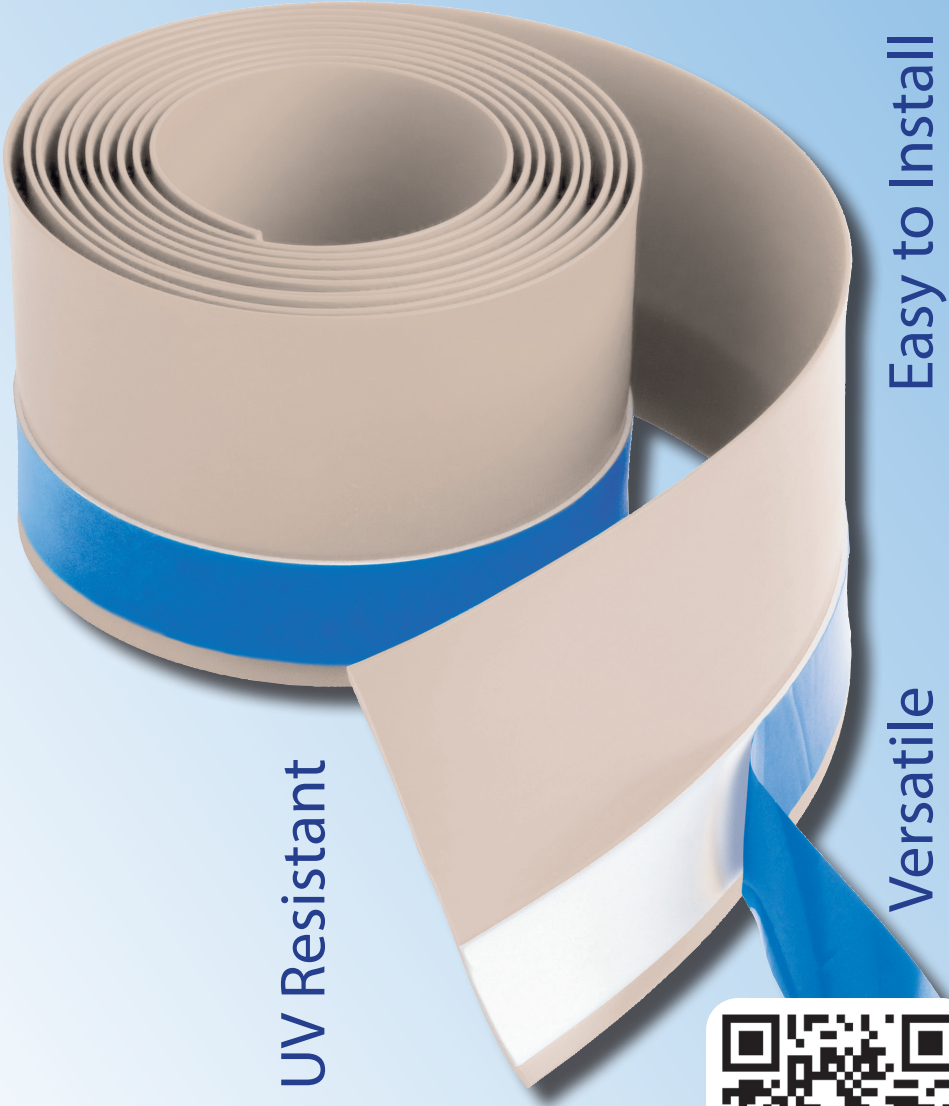

Versatile Seal Strip

Converts any flat surface to a upstand option enabling a tiling upstand seal

Available in Two lengths

UV Resistant

Versatile

Easy to Install

Versatile Seal Strip

Converts any flat surface to a upstand option enabling a tiling upstand seal between the tile and the wall

Tiling Upstand Seal Strip

This product range is available in two lengths to suit all applications

The Versatile Seal Strip converts any flat top surface to a tiling upstand option.

A manufactured PVC extrusion with a 20mm PE Foam adhesive tape ensuring a secure bond to most materials.

Features

- High tack that bonds immediately to almost all materials.
- Good gap filling on uneven mouldings and extrusions.
- Quick and easy to install
- Excellent ageing and UV resistance.
- Clean and simple to use.
- No drying or curing times.
- No contamination of other surfaces
- Contract lengths available upon request.

Available
Lengths

2.8m

Suitable For Shower Trays

Suitable For Baths

www.mx-group.com

Available in Two
Lengths

3.8 Metre
Metre

ways