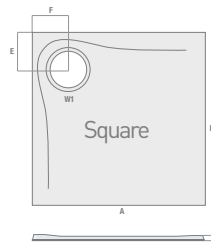

Ultra Low Profile shower tray

Creates the Wet Room experience

The slimmest tray on the market

The patented Ultra Low Profile shower tray has been specially designed to complement all of the latest trends in the modern bathroom.

TECHNICAL SPECIFICATION - OPTIMUM SHOWER TRAYS

Square Trays

Size mm	Code	Finish	Waste Position	Waste Size	A	B	C	D	E	F
760 x 760	ULA	ABS	W1	90 OPT	760	760	25	-	165	165
800 x 800	ULB	ABS	W1	90 OPT	800	800	25	-	165	165
900 x 900	ULC	ABS	W1	90 OPT	900	900	25	-	165	165
1000 x 1000	ULD	ABS	W1	90 OPT	1000	1000	25	-	165	165

Rectangle Trays

Size mm	Code	Hand	Finish	Waste Position	Waste Size	A	B	C	D	E	F
1200 x 800	ULE	L/H	ABS	W1	90 OPT	1200	800	25	-	165	165
1200 x 800	ULF	R/H	ABS	W1	90 OPT	1200	800	25	-	165	165
1200 x 900	ULG	L/H	ABS	W1	90 OPT	1200	900	25	-	165	165
1200 x 900	ULH	R/H	ABS	W1	90 OPT	1200	900	25	-	165	165
1400 x 900	ULJ	L/H	ABS	W1	90 OPT	1400	900	25	-	165	165
1400 x 900	ULK	R/H	ABS	W1	90 OPT	1400	900	25	-	165	165

Quadrant Trays

Size mm	Code	Finish	Waste Position	Waste Size	A	B	C	D	E	F	G	H	J
800 x 800	ULL	ABS	W1	90 OPT	800	800	25	-	165	165	256	256	550
900 x 900	ULM	ABS	W1	90 OPT	900	900	25	-	165	165	356	356	550
1000 x 1000	ULN	ABS	W1	90 OPT	1000	1000	25	-	165	165	456	456	550